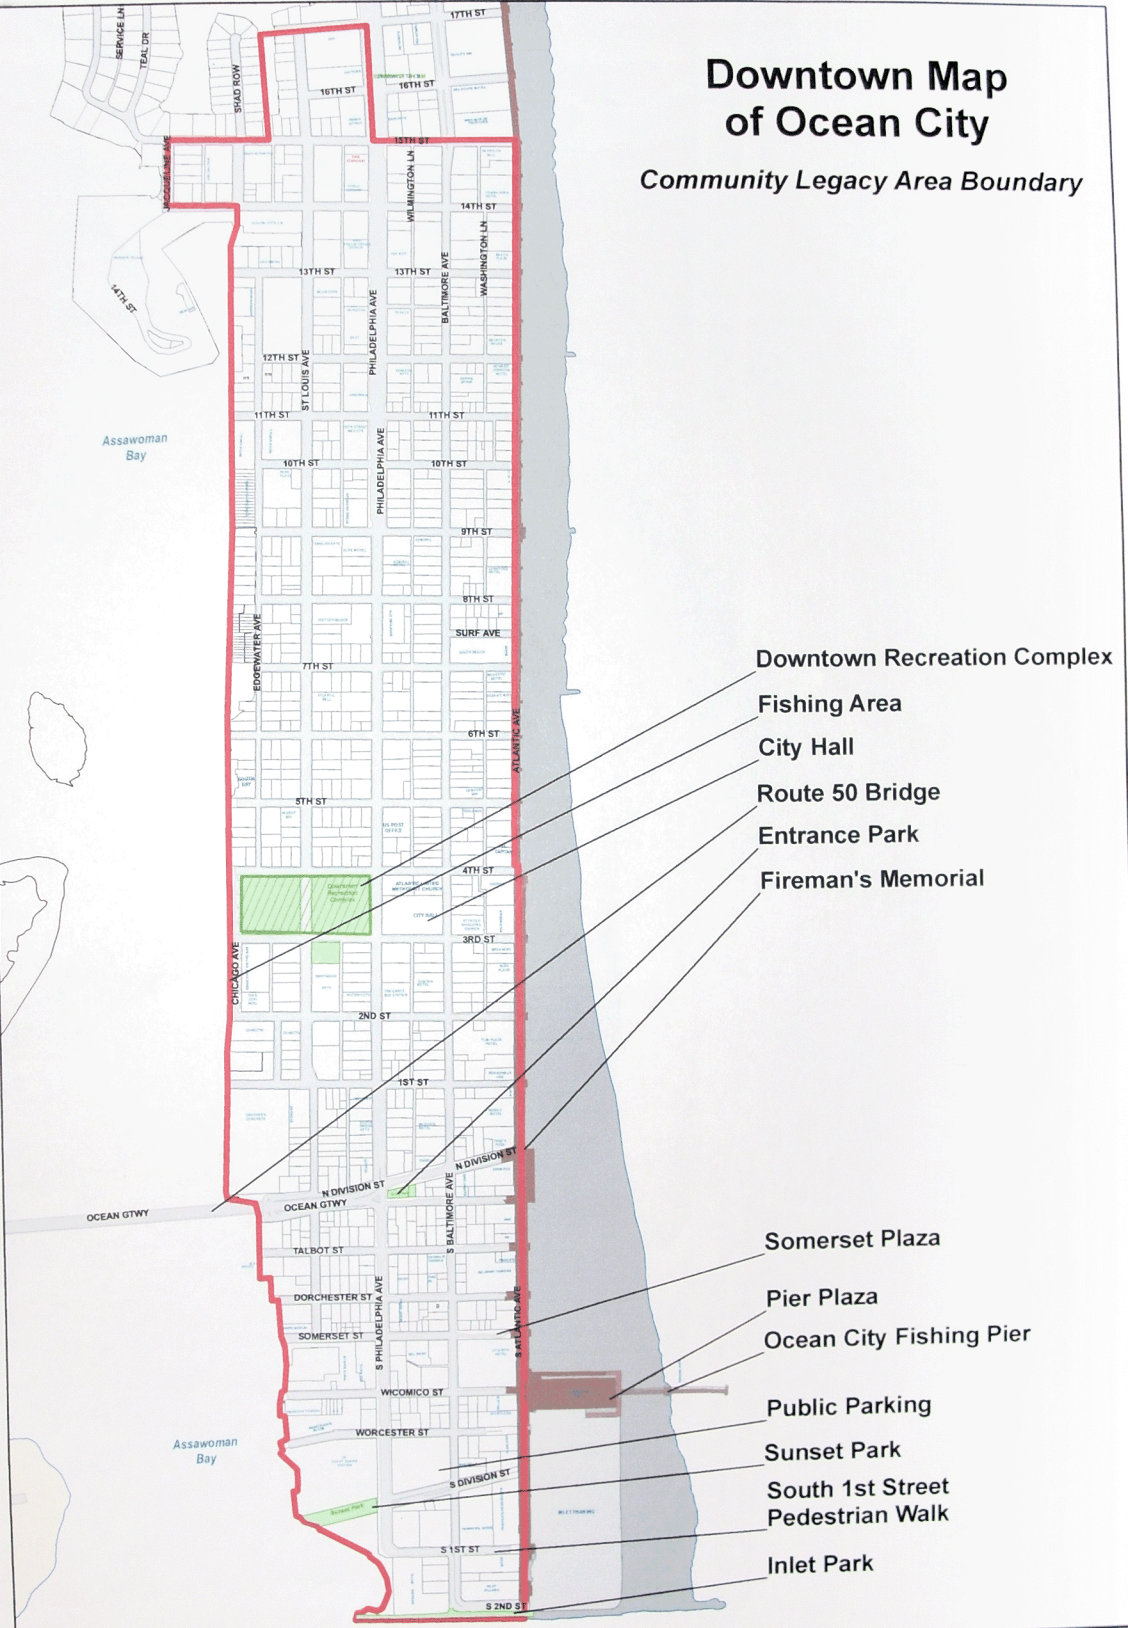

Downtown Map of Ocean City

Community Legacy Area Boundary

Downtown Recreation Complex

Fishing Area

City Hall

Route 50 Bridge

Entrance Park

Fireman's Memorial

Somerset Plaza

Pier Plaza

Ocean City Fishing Pier

Public Parking

Sunset Park

South 1st Street
Pedestrian Walk

Inlet Park